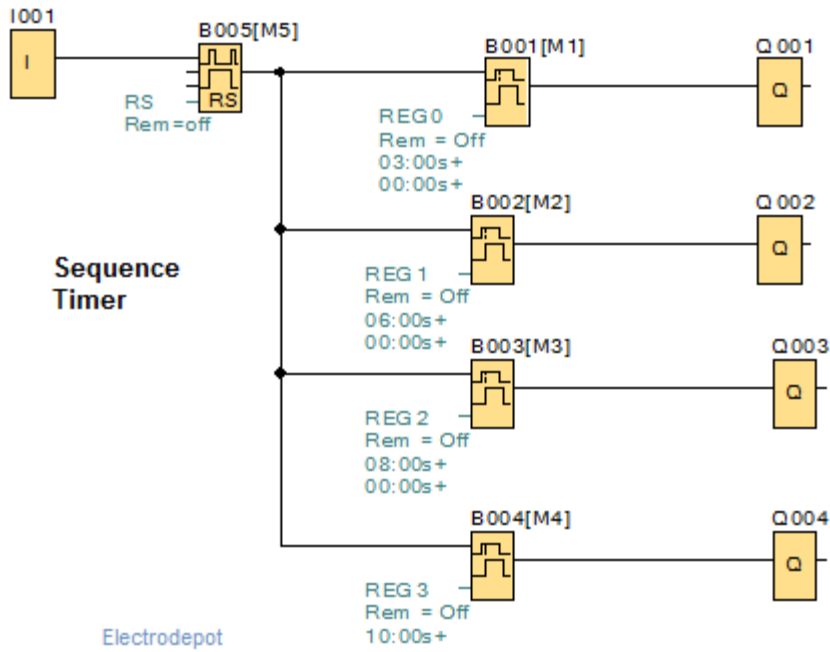

# Timer Programming Examples

## Greenhouse

- MS** MOISTURE SENSOR
- T** TEMPERATURE SENSOR
- HV** HEAT & VENTILATION
- W** WATER VALVE & PUMP